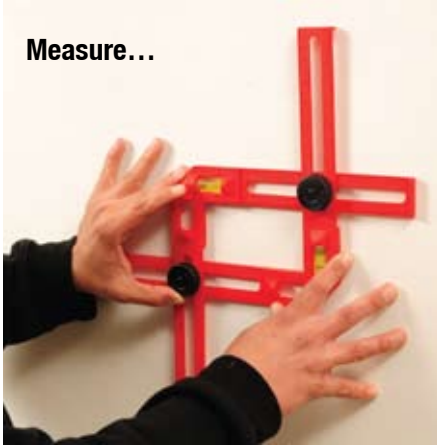

318 Electrical Outlet Marker

The simple layout tool for accurate drywall outlet installation

FEATURES

- Two easily adjustable, interlocking squares
- Two vials for easy level and plumb alignment
- Vial Accuracy: $\pm 1\text{mm}$
- ABS

APPLICATIONS:

- Measuring and marking for electrical socket installation

Measure...

Level and mark...

The Perfect Cut.

318 Electrical Outlet Marker

The simple layout tool for accurate drywall outlet installation