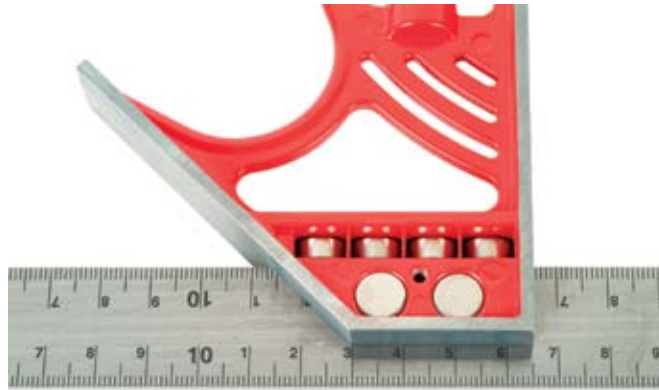

325 Magnetic Lock Combination Square

Patented

FEATURES

- Easy to read vial
- Magnetic lock adjustment
- Stainless steel blade with permanently etched ruler markings (in. and cm)
- 5 milled sides for superior accuracy
- Easy Grip™ magnet-held stainless steel scribe
- Heavy-duty cast zinc body
- Belt holster included
- Available in 6" (15cm), 12" (30cm) and 16" (40cm) lengths

	
8" (20cm)	140gr
10" (25cm)	180gr
12" (30cm)	215gr
16" (40cm)	250gr

www.kapro.com

LAYOUT & MARKING

325 Magnetic Lock Combination Square

	 unit	 in/cm	 ft ³ /cm ³	 lb/kg	 EAN	 UPC	
325	12" (30cm)	6 units	14" x 13.4" x 4.2" 25 x 17 x 38cm	0.42 ft ³ 0.016 m ³	6.8 lb 2.7 kg	7290100840528	739632000668