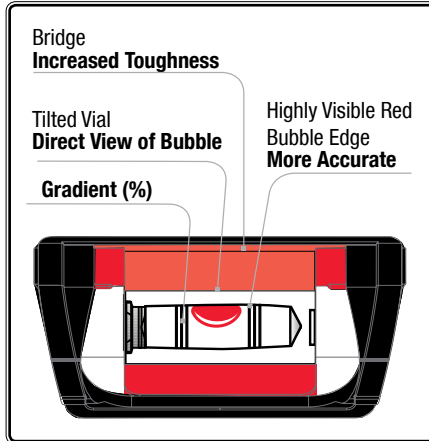

946 Smarty 10cm (4") Magnetic cast aluminum level

FEATURES

- OPTIVISION™ Red horizontal vial - in solid acrylic - creates highly visible RED bubble edges
- Gradient lines for measurements up to 2%
- Durable cast aluminum body with shockproof rubber
- Large base with Rare-earth magnets
- Clip belt housing
- Precision: 0.5mm/m (0.0005 "/>)

| | | |
|---|---|--|
|  mm |  mm |  |
| 20mm | 46mm | 173gr |

946 Smarty 10cm (4") Magnetic cast aluminum level

| | |  unit |  in/cm |  ft³/m³ |  lb/kg |  EAN |  UPC |
|-----|---|--|---|--|---|---|---|
| 946 | 3.86" x 2.11" x 1.57" 9.8 x 5.35 x 4cm | 10 | 25.39" x 8.07" x 6.50 64.5 x 20.5 x 16.5cm | 0.770ft³ 0.022m³ | 22.84lb 10.38kg | 7290100848425 | 739632722348 |